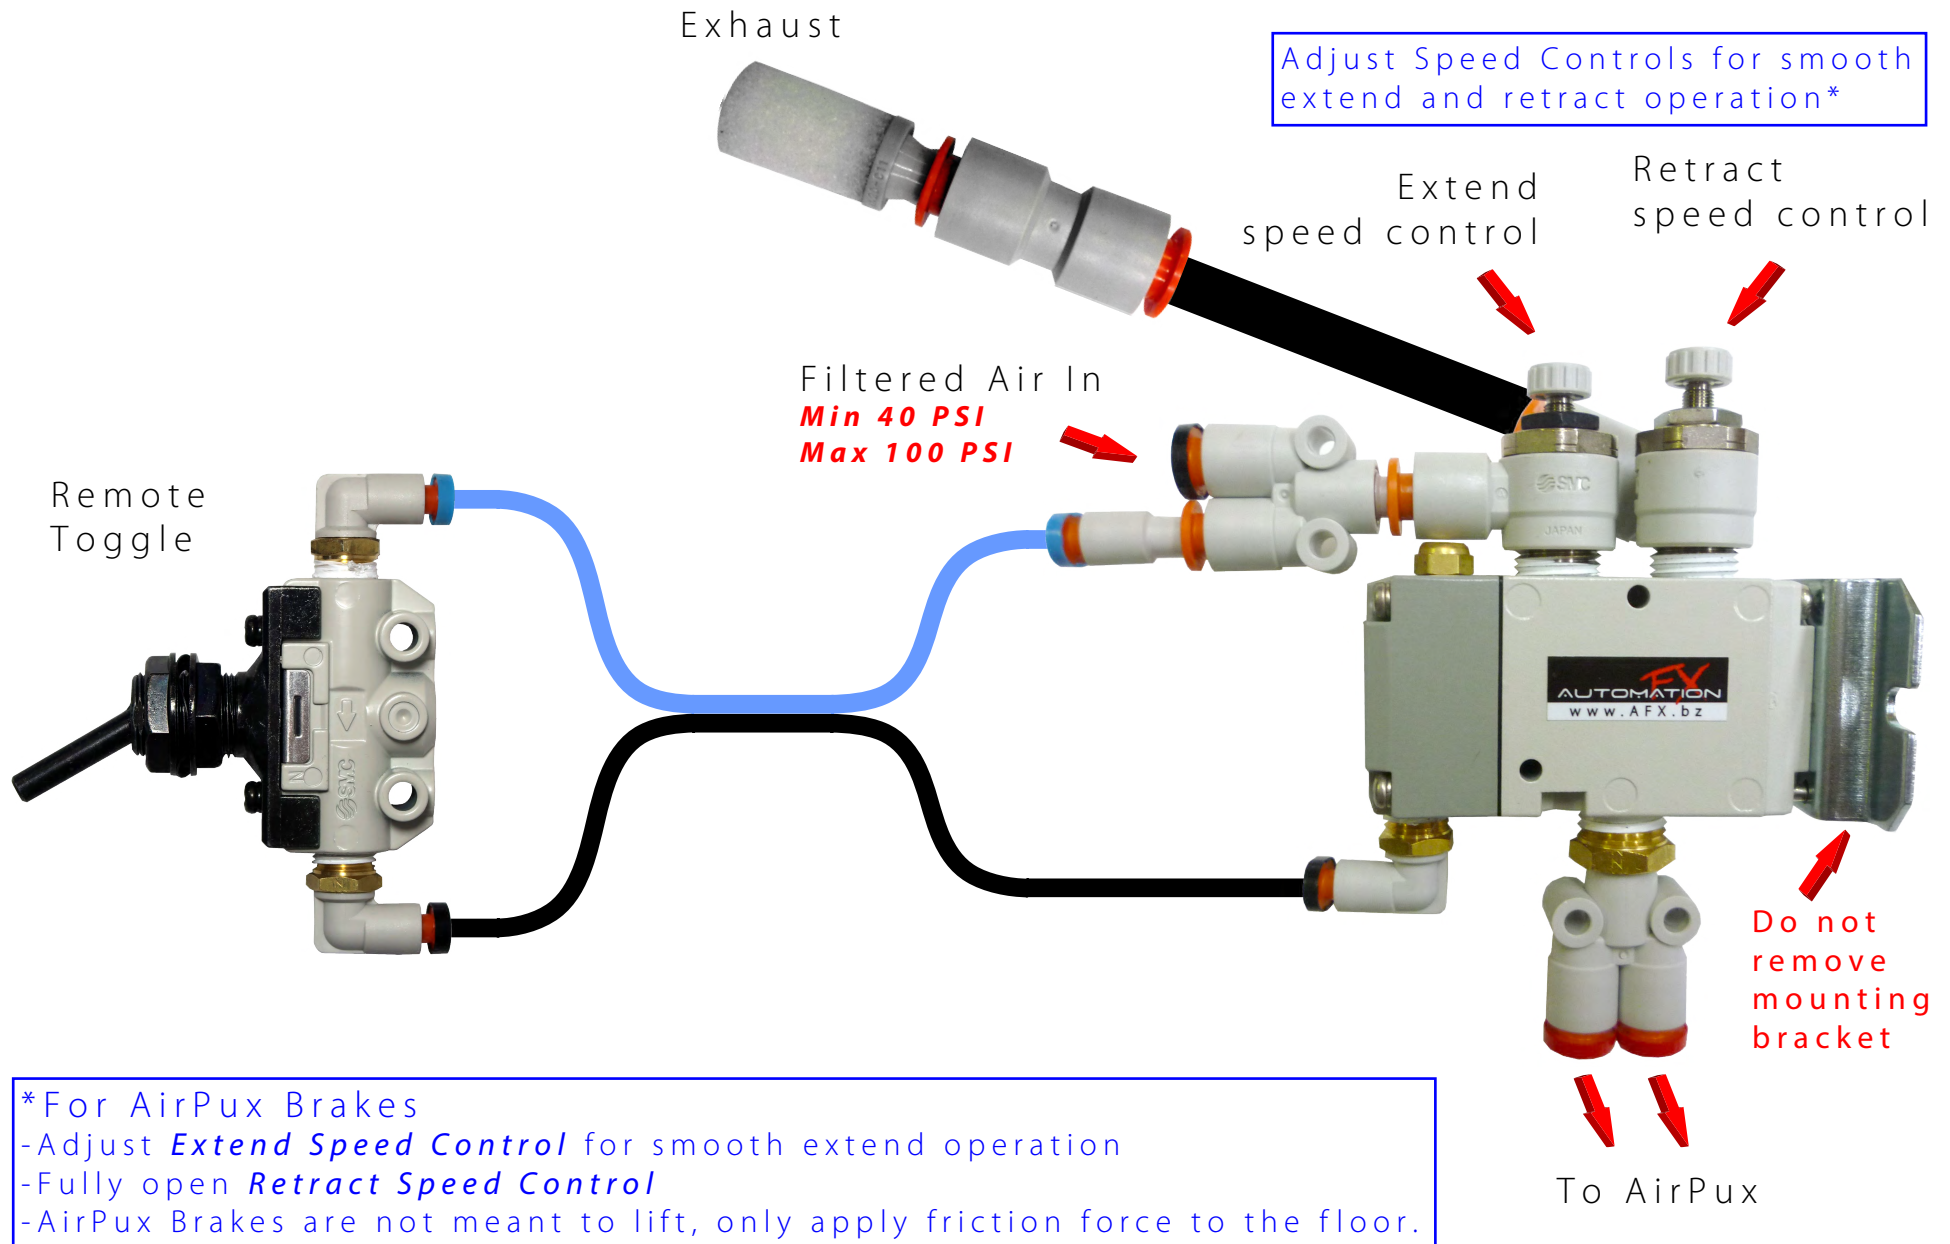

Remote Toggle Control

*For AirPux Brakes
 -Adjust *Extend Speed Control* for smooth extend operation
 -Fully open *Retract Speed Control*
 -AirPux Brakes are not meant to lift, only apply friction force to the floor.